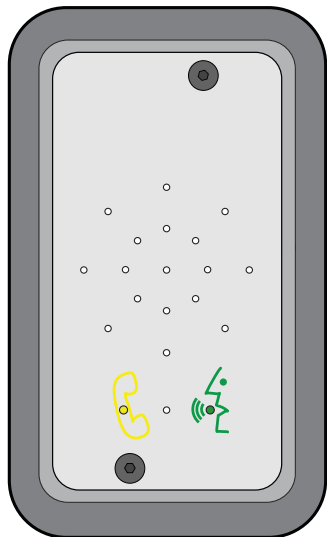

SafeLine MX2

Wiring diagrams

ROUND CABLE

FLAT CABLE

ENGLISH V. 1.00

11.2009