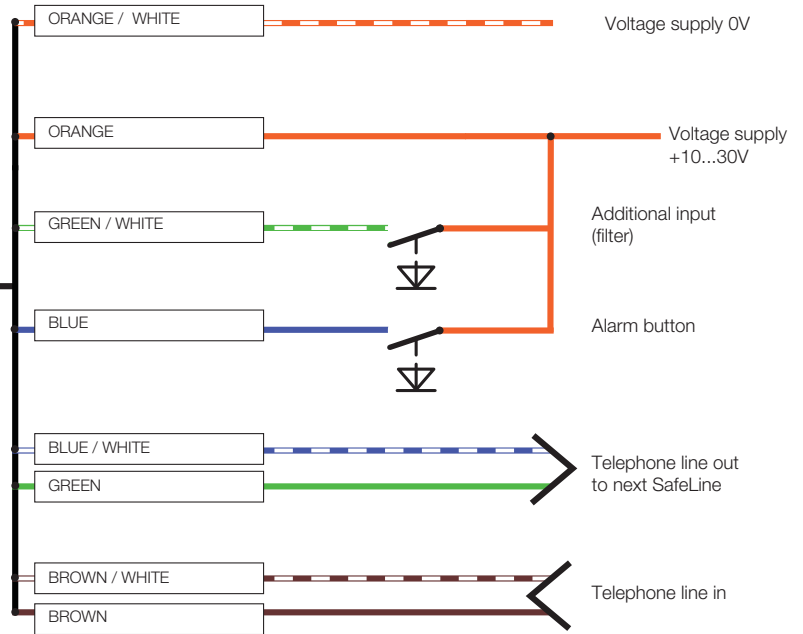

SafeLine MX2

Wiring diagrams

ROUND CABLE

FLAT CABLE

ENGLISH V. 1.00

11.2009