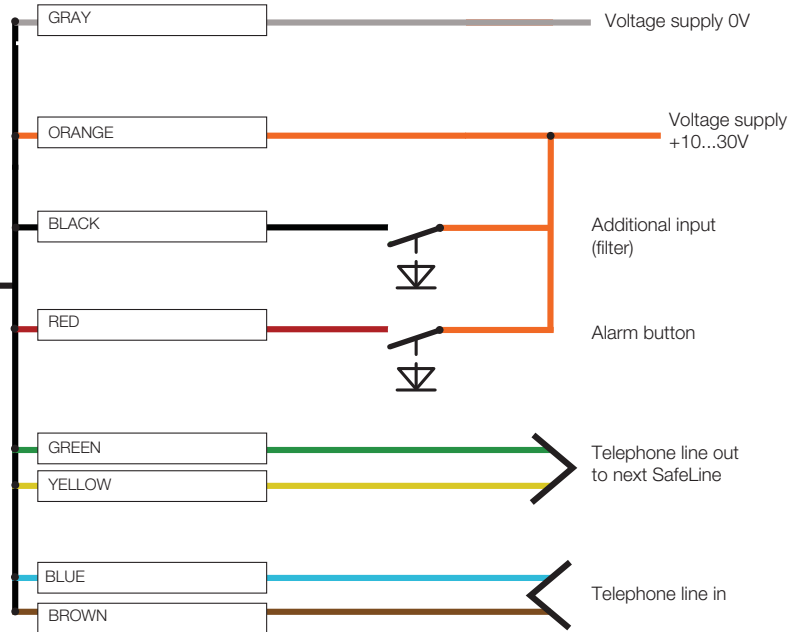

SafeLine MX2

Wiring diagrams

ROUND CABLE

FLAT CABLE

ENGLISH V. 1.00

11.2009