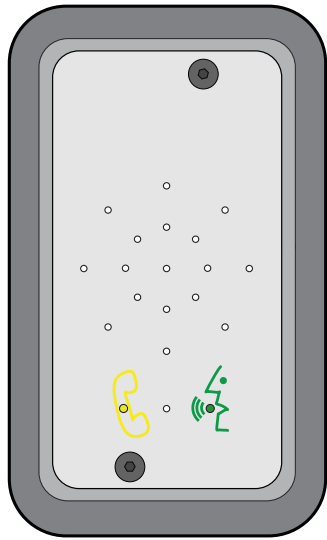

SafeLine MX2

Wiring diagrams

ROUND CABLE

FLAT CABLE

ENGLISH V. 1.00

11.2009