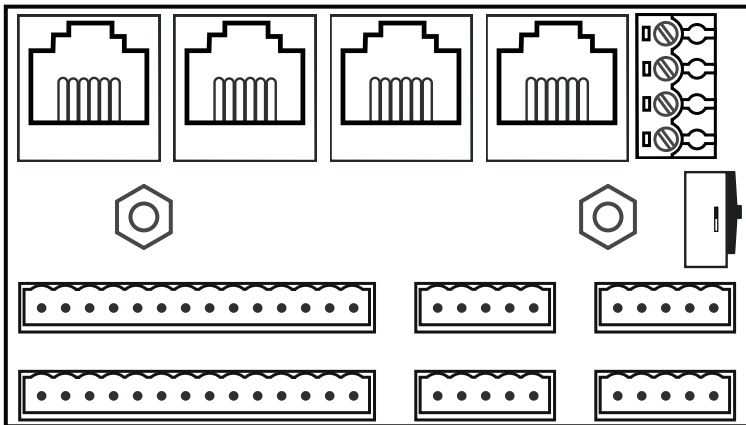

SL6-ADP-02 manual

Overview

System overview

Install the SL6 main unit in the machine room or on the shaft wall (observe GSM coverage).

Install the SL6-ADP-02 on the car roof and connect it to the SL6 main unit through the traveling cable.