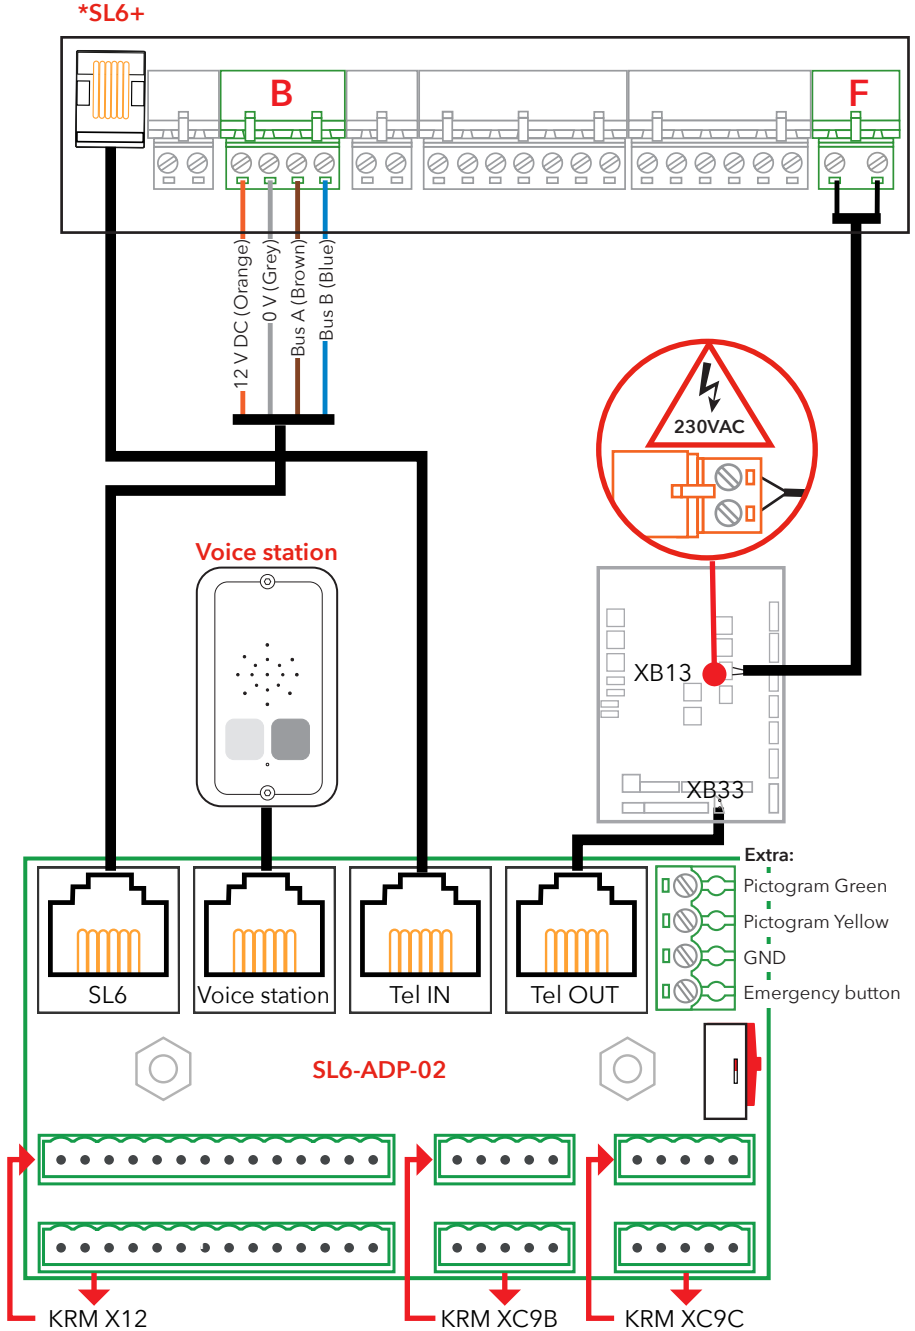

SL6-ADP-02 manual

Overview

System overview

Install the SL6 main unit in the machine room or on the shaft wall (observe GSM coverage).

Install the SL6-ADP-02 on the car roof and connect it to the SL6 main unit through the traveling cable.

Connect the voice stations to the SL6-ADP-02.

Wiring

**SafeLine Headquarters**

Antennvägen 10 · 135 48 Tyresö · Sweden
Tel.: +46 (0)8 447 79 32 · info@safeline.se
Support: +46 (0)8 448 73 90

SafeLine Denmark