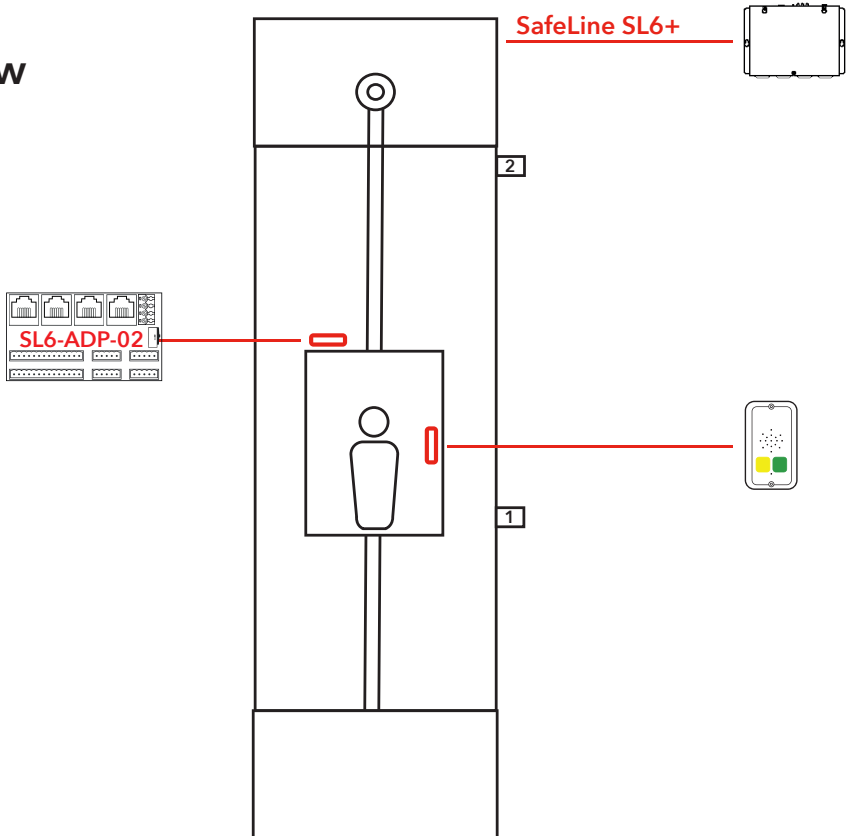

SL6-ADP-02 manual

Overview

System overview

Install the SL6 main unit in the machine room or on the shaft wall (observe GSM coverage).

Install the SL6-ADP-02 on the car roof and connect it to the SL6 main unit through the traveling cable.