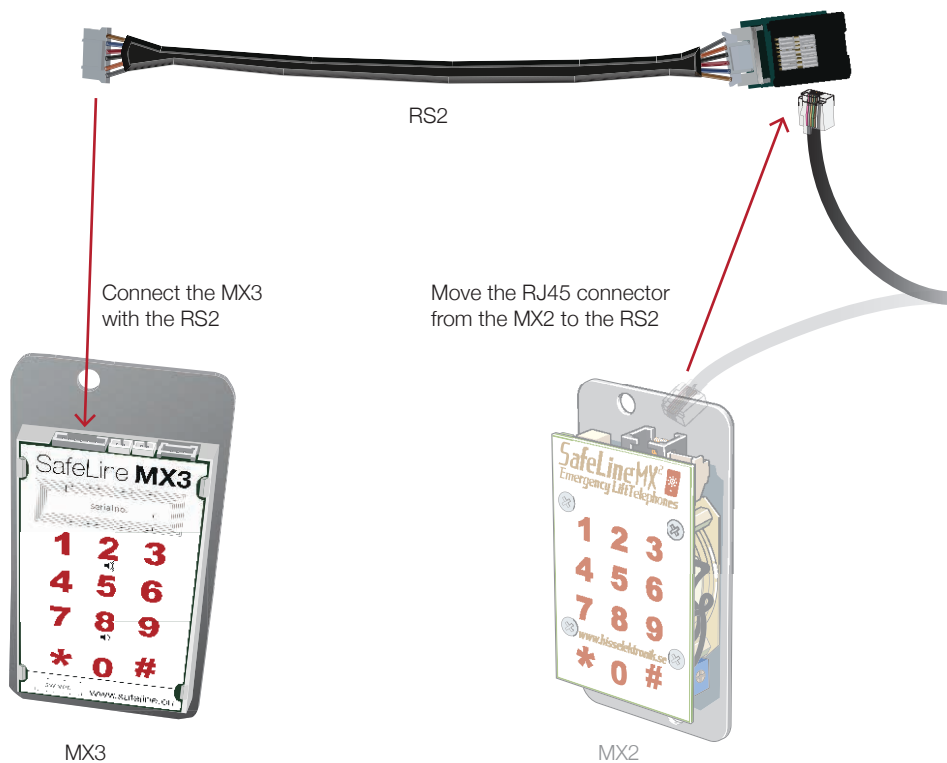

SafeLine **RS2**

Art.no.: *RS2

RS2 cable is required when updating to MX3 from MX2.

SafeLine® 
— SWEDEN —

SafeLine Sweden
Antennvägen 10
13548 Tyresö
SWEDEN

Tel: +46 (0)8 447 79 32
Fax: +46 (0)8 447 79 31
E-mail: order@safeline.eu