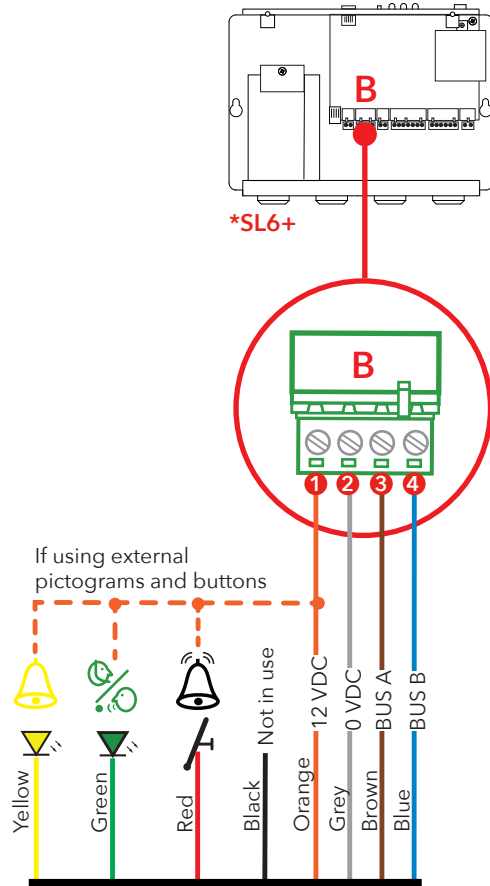

SL6+ Voice station wiring

Overview

Example:

SL6+ Voice station wiring in machine room

Car

SL6+ voice station units

Car top and lift pit

*SLB-RD-BUT /
*SLB-RD-BEL