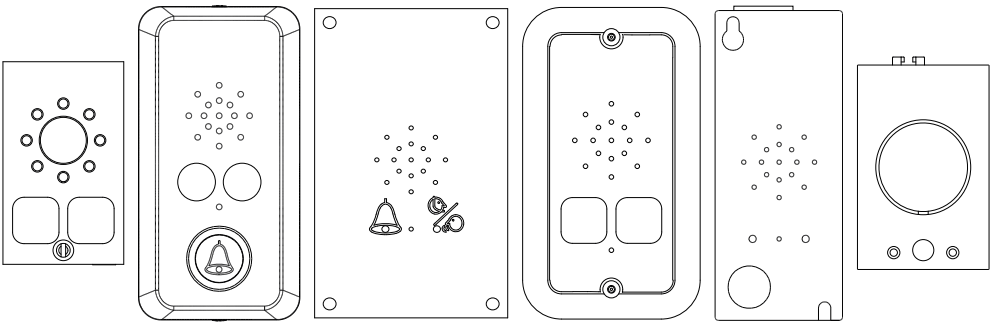

SL6+ Voice station wiring

Overview

Example:

SL6+ Voice station wiring in machine room

Car

SL6+ voice station units

Car top and lift pit

*SLB-RD-BUT /
*SLB-RD-BEL