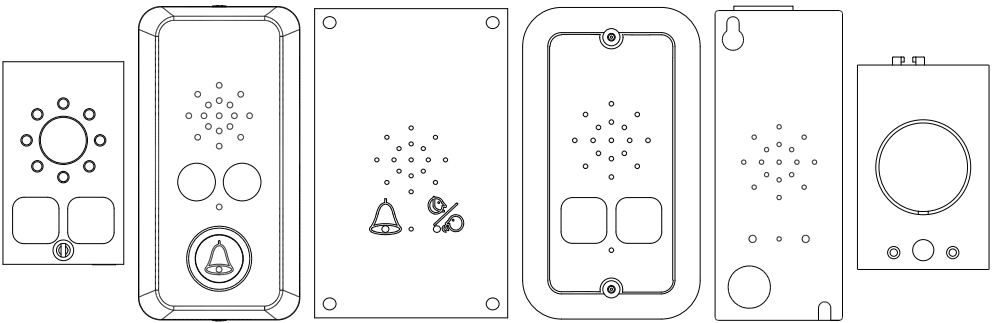

SL6+ Voice station wiring

Overview

1. Additional alarm button (N/O) (use *CABLE13)
2. RS232 PC connection
3. Hearing loop (use *CABLE13)

Wiring

SLB-RD-BEL

*SL6+

**SafeLine Headquarters**

Antennvägen 10 · 135 48 Tyresö · Sweden
Tel.: +46 (0)8 447 79 32 · info@safeline.se
Support: +46 (0)8 448 73 90