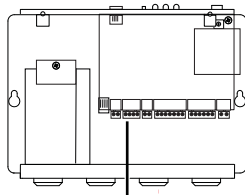

SL6+ Voice station wiring

Overview

1. Additional alarm button (N/O) (use *CABLE13)
2. RS232 PC connection
3. Hearing loop (use *CABLE13)

Wiring

SLB-RD-BEL

*SL6+

**SafeLine Headquarters**

Antennvägen 10 · 135 48 Tyresö · Sweden
Tel.: +46 (0)8 447 79 32 · info@safeline.se
Support: +46 (0)8 448 73 90