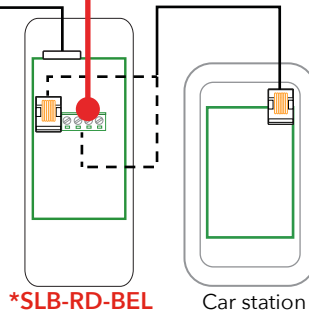

SL6+ Voice station wiring

Overview

1. Additional alarm button (N/O) (use *CABLE13)
2. RS232 PC connection
3. Hearing loop (use *CABLE13)

Wiring

SLB-RD-BEL

*SL6+

**SafeLine Headquarters**

Antennvägen 10 · 135 48 Tyresö · Sweden
Tel.: +46 (0)8 447 79 32 · info@safeline.se
Support: +46 (0)8 448 73 90