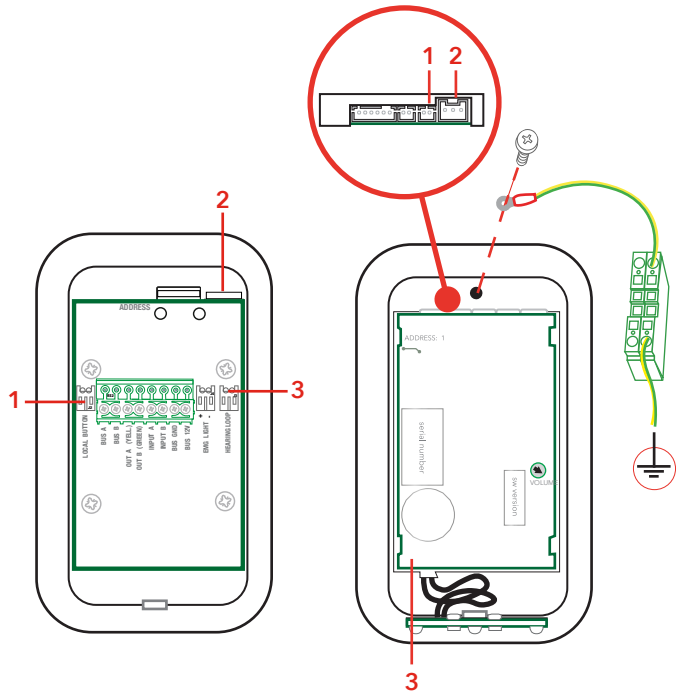

SL6+ Voice station wiring

Overview

1. Additional alarm button (N/O) (use *CABLE13)
2. RS232 PC connection
3. Hearing loop (use *CABLE13)

Wiring

SLB-RD-BEL

*SL6+

**SafeLine Headquarters**

Antennvägen 10 · 135 48 Tyresö · Sweden
Tel.: +46 (0)8 447 79 32 · info@safeline.se
Support: +46 (0)8 448 73 90