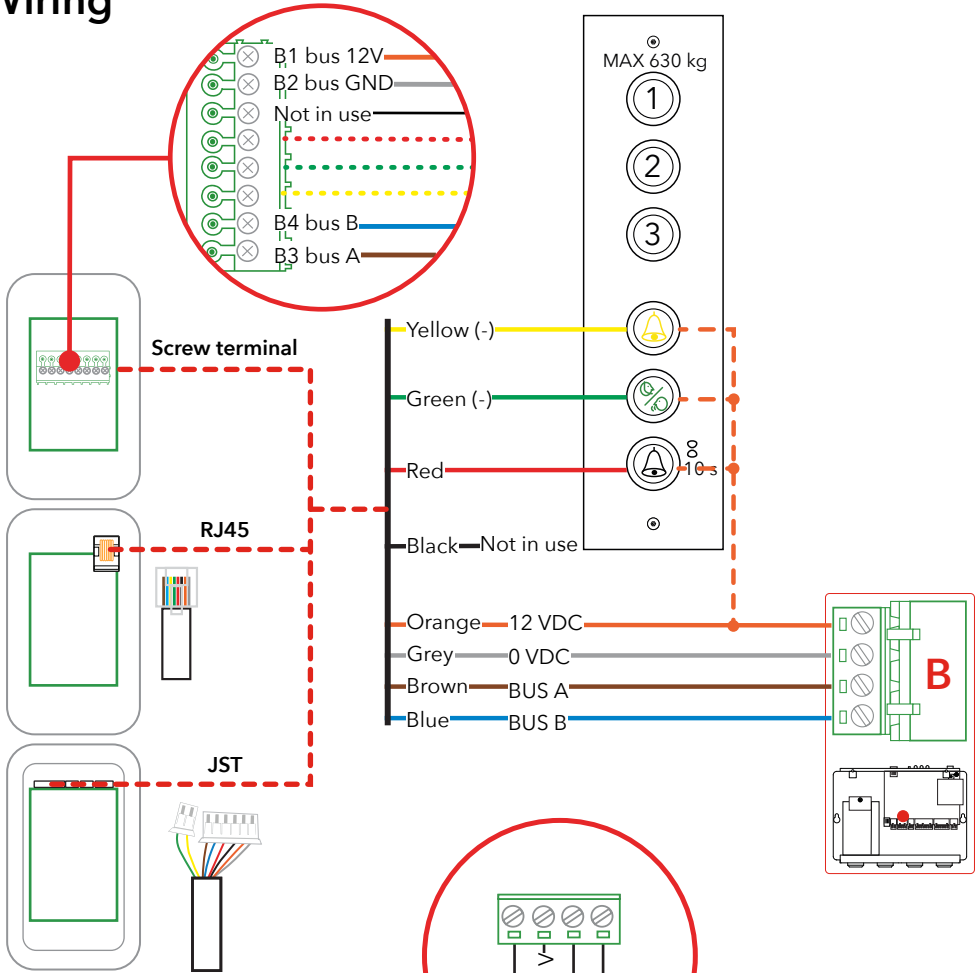

SL6+ Voice station wiring

Overview

1. Additional alarm button (N/O) (use *CABLE13)
2. RS232 PC connection
3. Hearing loop (use *CABLE13)

Wiring

SLB-RD-BEL

*SL6+

**SafeLine Headquarters**

Antennvägen 10 · 135 48 Tyresö · Sweden
Tel.: +46 (0)8 447 79 32 · info@safeline.se
Support: +46 (0)8 448 73 90